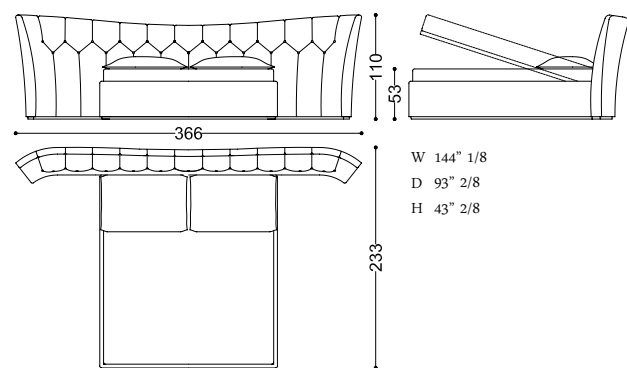

art. 42500/18C W 366 D 228 H 110 cm / W 144" 1/8 D 91" 3/8 H 43" 2/8

slatted base & mattress W 165 D 195 cm / W 65" D 76" 6/8

art. 42500/19C W 366 D 233 H 110 cm / W 144" 1/8 D 93" 2/8 H 43" 2/8

slatted base & mattress W 180 D 200 cm / W 70" 7/8 D 78" 6/8

art. 42500/20C W 394 D 238 H 110 cm / W 154" 3/8 D 95" 2/8 H 43" 2/8

slatted base & mattress W 195 D 205 cm / W 76" 6/8 D 80" 6/8

art. 42500/22C W 394 D 233 H 110 cm / W 154" 3/8 D 93" 2/8 H 43" 2/8

slatted base & mattress W 200 D 200 cm / W 78" 6/8 D 78" 6/8