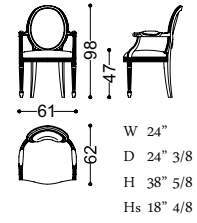

Design: Angelo Cappellini Staff

art. 47016

SEDIE E POLTRONCINE - CHAIRS AND ARMCHAIRS

47017 MAURICE

Design: Angelo Cappellini Staff

art. 47017

47029

Design: Angelo Cappellini Staff