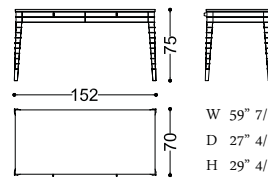

41024/L ELETTRA writing desk

Design: Alessandro Castello, M. A. Lagravinese

art. 41024/L