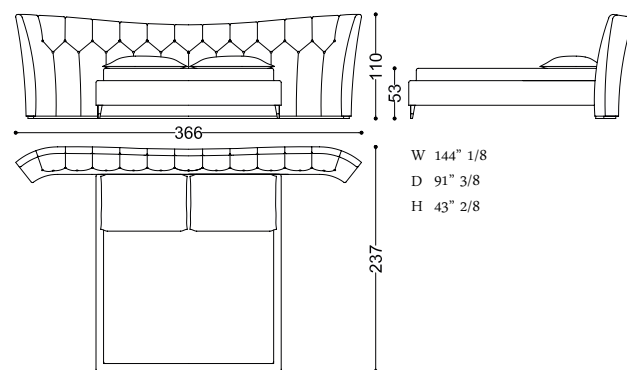

art. 41059

W 100" 3/8  
D 22"  
H 31" 4/8

42500/18 - 42500/19 - 42500/20 - 42500/22 BUTTERFLY

Design: Alessandro Castello, Maria Antonietta Lagravinese

art. 42500/19

art. 42500/18 W 366 D 232 H 110 cm / W 144" 1/8 D 91" 3/8 H 43" 2/8