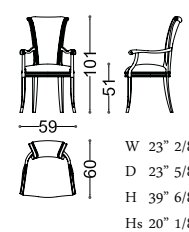

Design: Angelo Cappellini Staff

art. 47011

30005 CLAUDE

Design: Angelo Cappellini Staff

art. 30005

30005/P CLAUDE

Design: Angelo Cappellini Staff

art. 30005/P