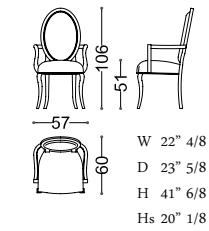

47004 ALEXANDER

Design: Angelo Cappellini Staff

art. 47004