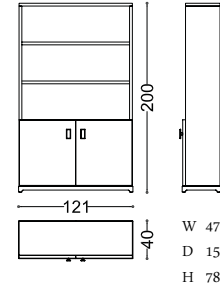

41050 CALLIOPE bookcase

Design: Angelo Cappellini Staff

art. 41050