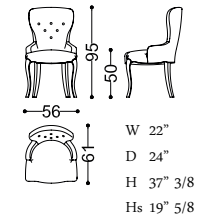

49019

Design: Angelo Cappellini Staff

art. 49019