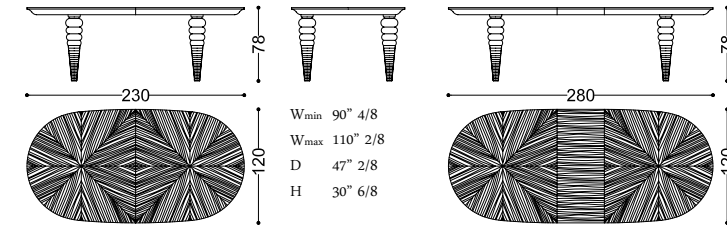

Design: Angelo Cappellini Staff

art. 46004/R23

46007/23 FIDELIA CLASSIC oval table

Design: Angelo Cappellini Staff

art. 46007/23

46007/R23 FIDELIA CLASSIC oval table - oak burr top

Design: Angelo Cappellini Staff