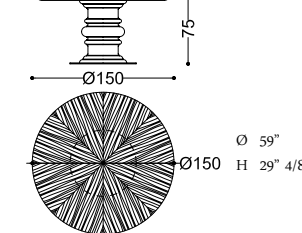

46001/15 EDGAR round table

Design: Alessandro Castello, Maria Antonietta Lagravinese

art. 46001/15