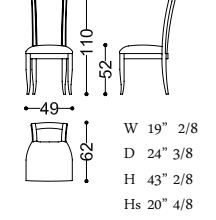

47001

Design: Angelo Cappellini Staff

art. 47001