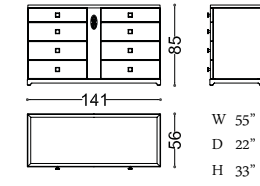

41052 CALLIOPE chest of drawers

Design: Angelo Cappellini Staff

art. 41052