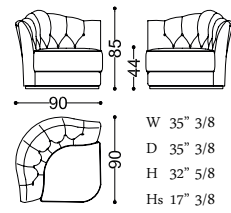

POLTRONE E DIVANI - ARMCHAIRS AND SOFAS

40031 - 40032 - 40033 - 40034 BUTTERFLY

Design: Alessandro Castello, Maria Antonietta Lagravinese

art. 40031