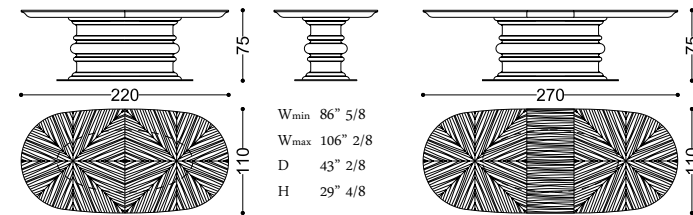

46002/22 EDGAR oval table

Design: Alessandro Castello, Maria Antonietta Lagravinese

art. 46002/22