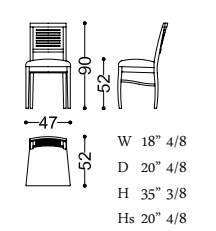

47007

Design: Angelo Cappellini Staff

art. 47007