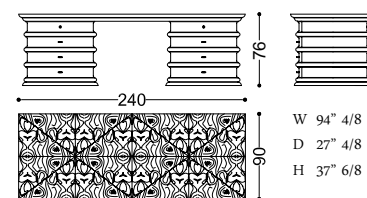

art. 48001/R

W 94" 4/8
D 27" 4/8
H 37" 6/8

48002 MANON writing desk with extension

Design: Alessandro Castello, Maria Antonietta Lagravinese