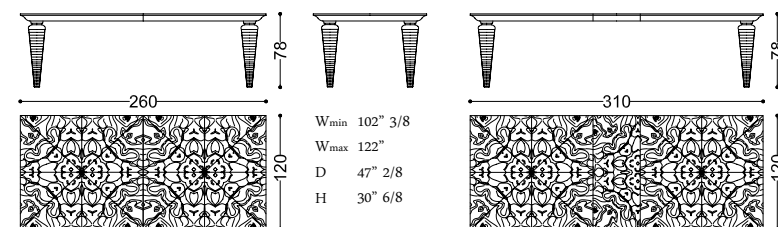

46006/R26 FIDELIA rectangular table - oak burr top

Design: Angelo Cappellini Staff

art. 46006/R26