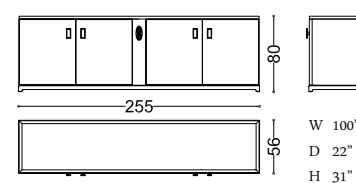

41059 CALLIOPE sideboard

Design: Angelo Cappellini Staff

art. 41059