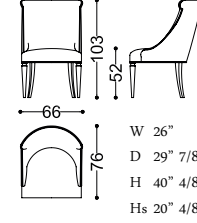

49001

Design: Angelo Cappellini Staff

art. 49001