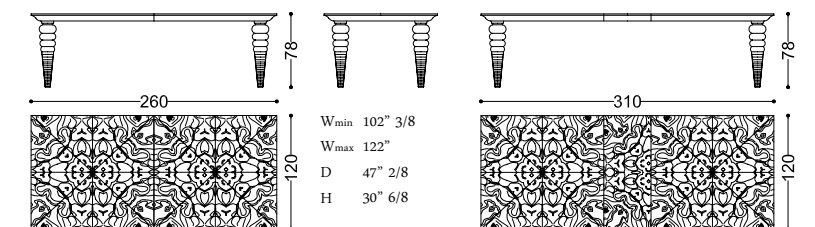

art. 46006/R26

46005/26 FIDELIA CLASSIC rectangular table

Design: Angelo Cappellini Staff

art. 46005/26

46005/R26 FIDELIA CLASSIC rectangular table - oak burr top

Design: Angelo Cappellini Staff

art. 46005/R26