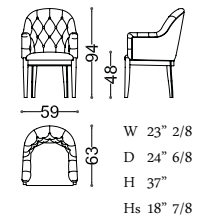

47030

Design: Angelo Cappellini Staff

art. 47030