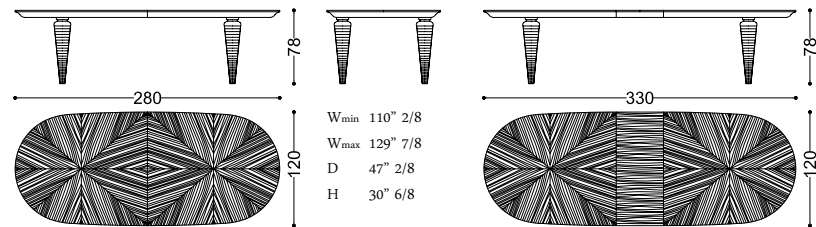

46004/28 FIDELIA oval table

Design: Angelo Cappellini Staff

art. 46004/28