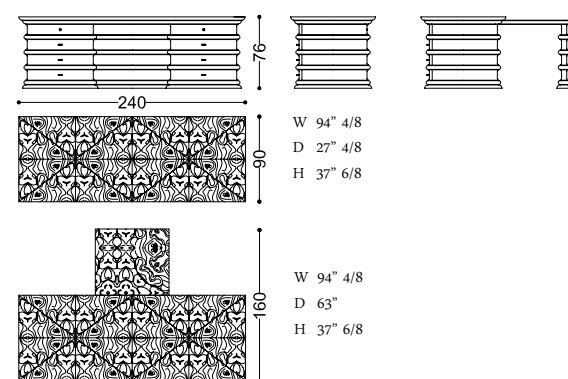

art. 48002/R

W 94" 4/8
D 27" 4/8
H 37" 6/8

W 94" 4/8
D 63"
H 37" 6/8

Opera Contemporary si riserva il diritto di modificare, nel tempo, i propri prodotti nelle dimensioni e nelle caratteristiche al fine di migliorare il prodotto stesso. Gran parte delle lavorazioni dei nostri articoli sono eseguite manualmente. Pertanto i colori delle finiture sono pubblicati a titolo indicativo e non costituiscono in alcun modo un metro di confronto preciso in quanto la stessa tinta realizzata su legno di essenza differente può ottenere, ovviamente, risultati non perfettamente uguali. Finiture effettuate in tempi diversi non potranno mai essere identiche, pertanto non ci assumiamo nessuna responsabilità per eventuali differenze. Tali differenze non potranno in nessun caso essere oggetto di contestazione o di resi.

Opera Contemporary reserve the right to modify their products, measurements and structural features at any time, in order to upgrade the product for new technologies and production needs. Many steps within the finishing process are carried out by hand and manual decoration of furniture makes identical reproduction impossible. There may be a slight variation in shade and hue. The sample colours, in both the wooden collection and the photographic samples in the catalogue, are provided purely as an indication of colour and are not an accurate comparison as different veneers will produce different results. The same finish supplied at different times cannot match exactly and we take no responsibility for any differences. Such differences cannot under any circumstances, constitute the reason for objections or returns.