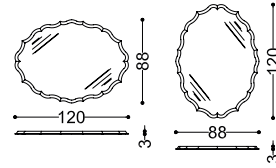

SPECCHI - MIRRORS

43001 - 43002 LULLABY

Design: Alessandro Castello, Maria Antonietta Lagravinese

art. 43001