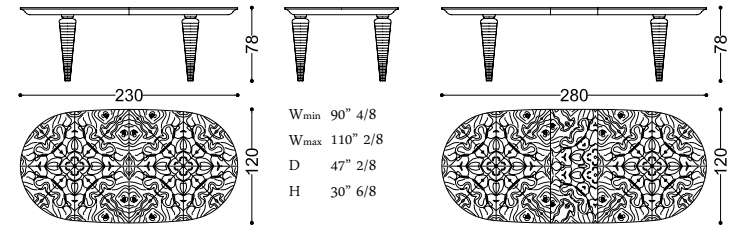

46004/R23 FIDELIA oval table - oak burr top

Design: Angelo Cappellini Staff

art. 46004/R23