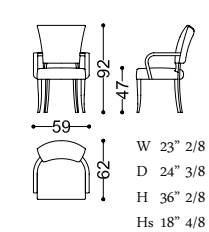

47015 JULES

Design: Angelo Cappellini Staff

art. 47015