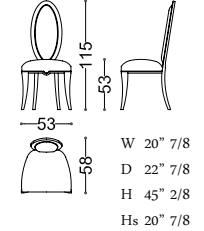

30001 PIERRE

Design: Angelo Cappellini Staff

art. 30001