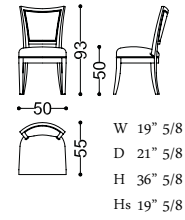

SEDIE E POLTRONCINE - CHAIRS AND ARMCHAIRS

009

Design: Angelo Cappellini Staff

art. 009