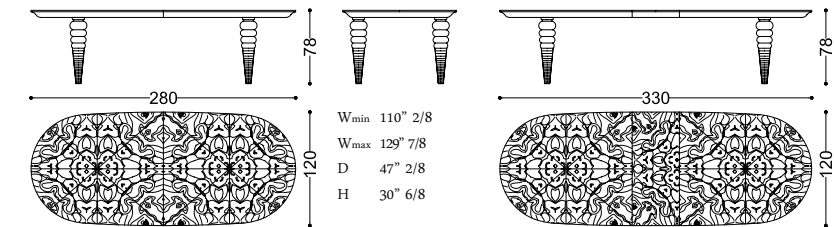

Design: Angelo Cappellini Staff

art. 46007/28

46007/R28 FIDELIA CLASSIC oval table - oak burr top

Design: Angelo Cappellini Staff

art. 46007/R28

46006/21 FIDELIA rectangular table

Design: Angelo Cappellini Staff