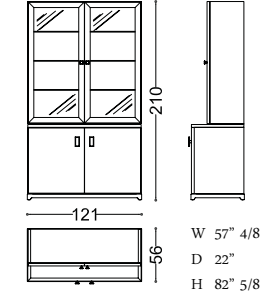

41057 CALLIOPE cabinet

Design: Angelo Cappellini Staff

art. 41057