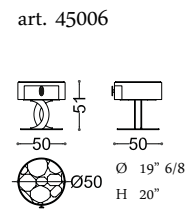

45006 GASTON

Design: Angelo Cappellini Staff