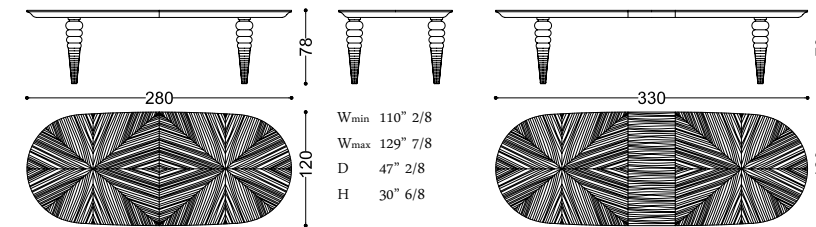

46007/28 FIDELIA CLASSIC oval table

Design: Angelo Cappellini Staff

art. 46007/28