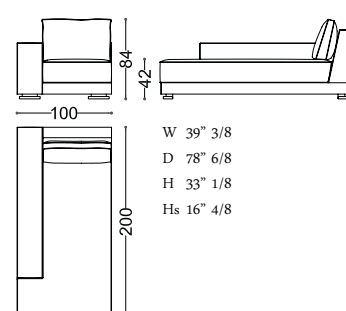

### from 40291 to 40296 WALTER

Design: Angelo Cappellini Staff

art. 40291

art. 40292

art. 40293

art. 40294/SX - available art. 40294/DX

art. 40295/SX - available art. 40295/DX

art. 40296/SX - available art. 40296/DX