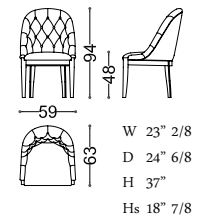

47029

Design: Angelo Cappellini Staff

art. 47029