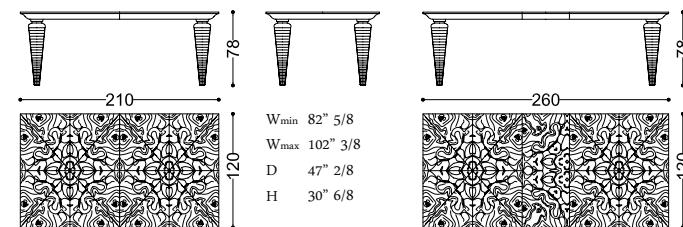

46006/R21 FIDELIA rectangular table - oak burr top

Design: Angelo Cappellini Staff

art. 46006/R21