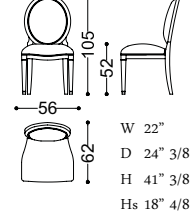

6310

Design: Angelo Cappellini Staff

art. 6310