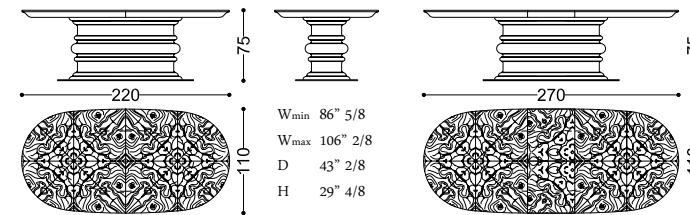

46002/R22 EDGAR oval table - oak burr top

Design: Alessandro Castello, Maria Antonietta Lagravinese

art. 46002/R22