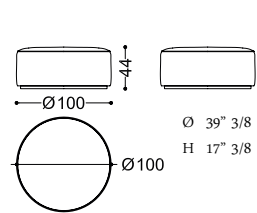

POLTRONE E DIVANI - ARMCHAIRS AND SOFAS

40031 - 40032 - 40033 - 40034 BUTTERFLY

Design: Alessandro Castello, Maria Antonietta Lagravinese

art. 40034

49101 ETRA

Design: Angelo Cappellini Staff

49102 ELVIRA

Design: Angelo Cappellini Staff

49103 MEDORA

Design: Angelo Cappellini Staff

40271 - 40272 - 40273 ANDREJ

Design: Angelo Cappellini Staff

from 40291 to 40296 WALTER

Design: Angelo Cappellini Staff

PANCHINE - BENCHES