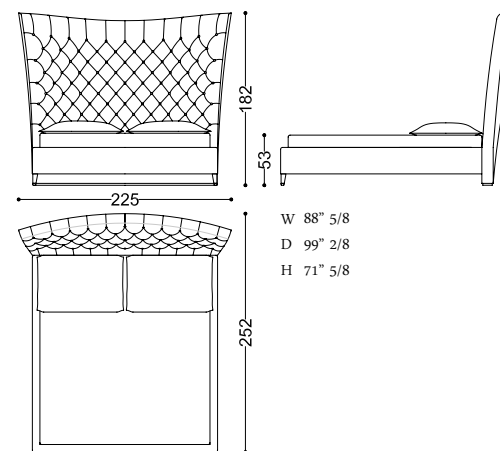

42600/18 - 42600/19 - 42600/20 - 42600/22 TOSCA

Design: Alessandro Castello, Maria Antonietta Lagravinese

art. 42600/19