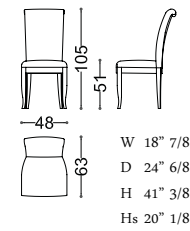

8051 EURICE

Design: Angelo Cappellini Staff

art. 8051