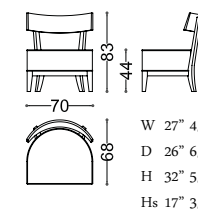

49029/L

Design: Angelo Cappellini Staff

art. 49029/L