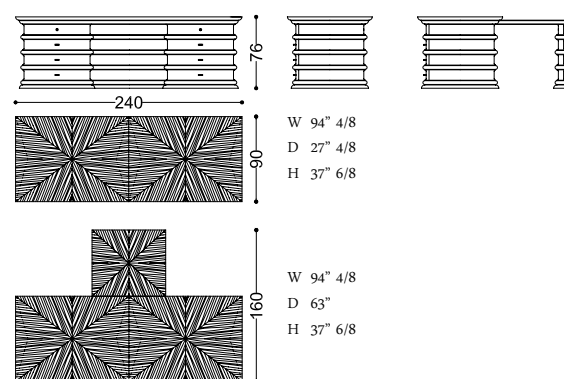

art. 48001/R

W 94" 4/8  
D 27" 4/8  
H 37" 6/8

48002 MANON writing desk with extension

Design: Alessandro Castello, Maria Antonietta Lagravinese

art. 48002

W 94" 4/8  
D 27" 4/8  
H 37" 6/8

W 94" 4/8  
D 63"  
H 37" 6/8