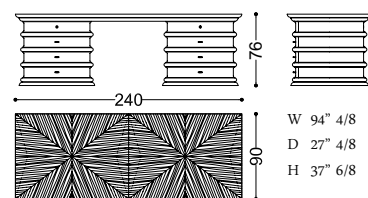

48001 MANON writing desk

Design: Alessandro Castello, Maria Antonietta Lagravinese

art. 48001

W 94" 4/8
D 27" 4/8
H 37" 6/8

48001/R MANON writing desk - oak burr top

Design: Alessandro Castello, Maria Antonietta Lagravinese