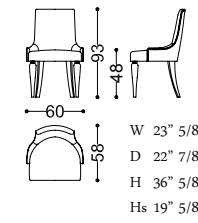

49011 AGNESE

Design: Angelo Cappellini Staff

art. 49011