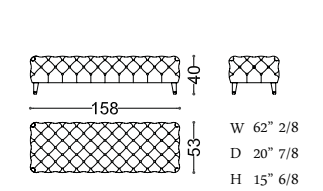

POLTRONE E DIVANI - ARMCHAIRS AND SOFAS

40031 - 40032 - 40033 - 40034 BUTTERFLY

Design: Alessandro Castello, Maria Antonietta Lagravinese

49101 ETRA

Design: Angelo Cappellini Staff

49102 ELVIRA

Design: Angelo Cappellini Staff

49103 MEDORA

Design: Angelo Cappellini Staff

art. 49103

40271 - 40272 - 40273 ANDREJ

Design: Angelo Cappellini Staff

from 40291 to 40296 WALTER

Design: Angelo Cappellini Staff

PANCHINE - BENCHES