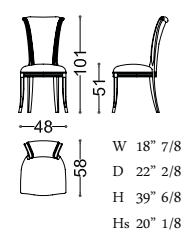

Design: Angelo Cappellini Staff

art. 47011

30005 CLAUDE

Design: Angelo Cappellini Staff

art. 30005

30005/P CLAUDE

Design: Angelo Cappellini Staff

art. 30005/P