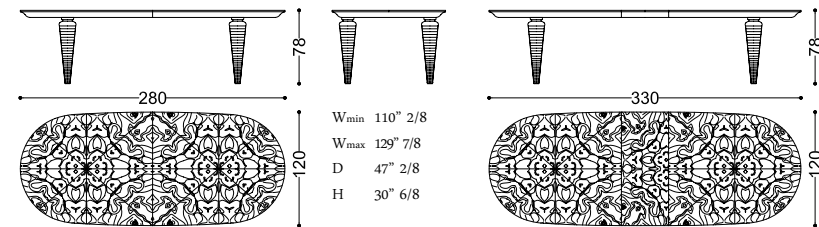

art. 46007/R23

46004/28 FIDELIA oval table

Design: Angelo Cappellini Staff

art. 46004/28

46004/R28 FIDELIA oval table - oak burr top

Design: Angelo Cappellini Staff

art. 46004/R28

46007/28 FIDELIA CLASSIC oval table