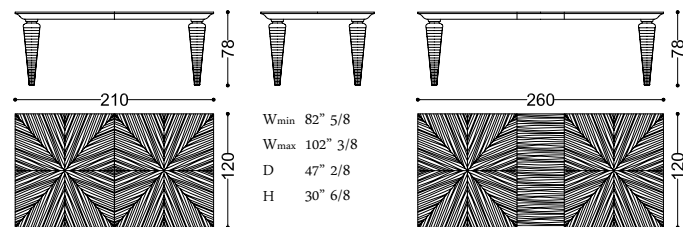

46006/21 FIDELIA rectangular table

Design: Angelo Cappellini Staff

art. 46006/21