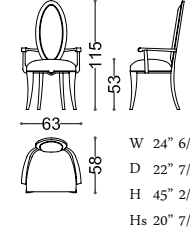

30001/P PIERRE

Design: Angelo Cappellini Staff

art. 30001/P