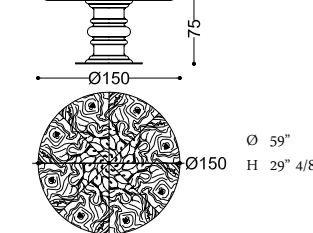

46001/R15 EDGAR round table - oak burr top

Design: Alessandro Castello, Maria Antonietta Lagravinese

art. 46001/R15