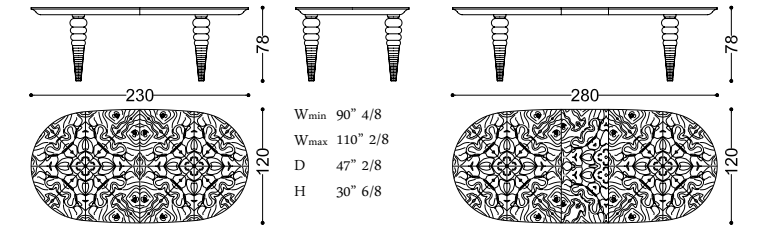

46007/R23 FIDELIA CLASSIC oval table - oak burr top

Design: Angelo Cappellini Staff

art. 46007/R23