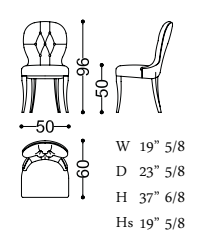

30097 GEORGES

Design: Angelo Cappellini Staff

art. 30097