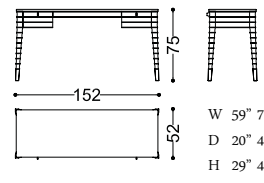

**41052 CALLIOPE chest of drawers**

Design: Angelo Cappellini Staff

art. 41052

W 55" 4/8  
D 22"  
H 33" 4/8

**41024 ELETTRA dressing table**

Design: Alessandro Castello, M. A. Lagravinese

art. 41024

W 59" 7/8  
D 20" 4/8  
H 29" 4/8